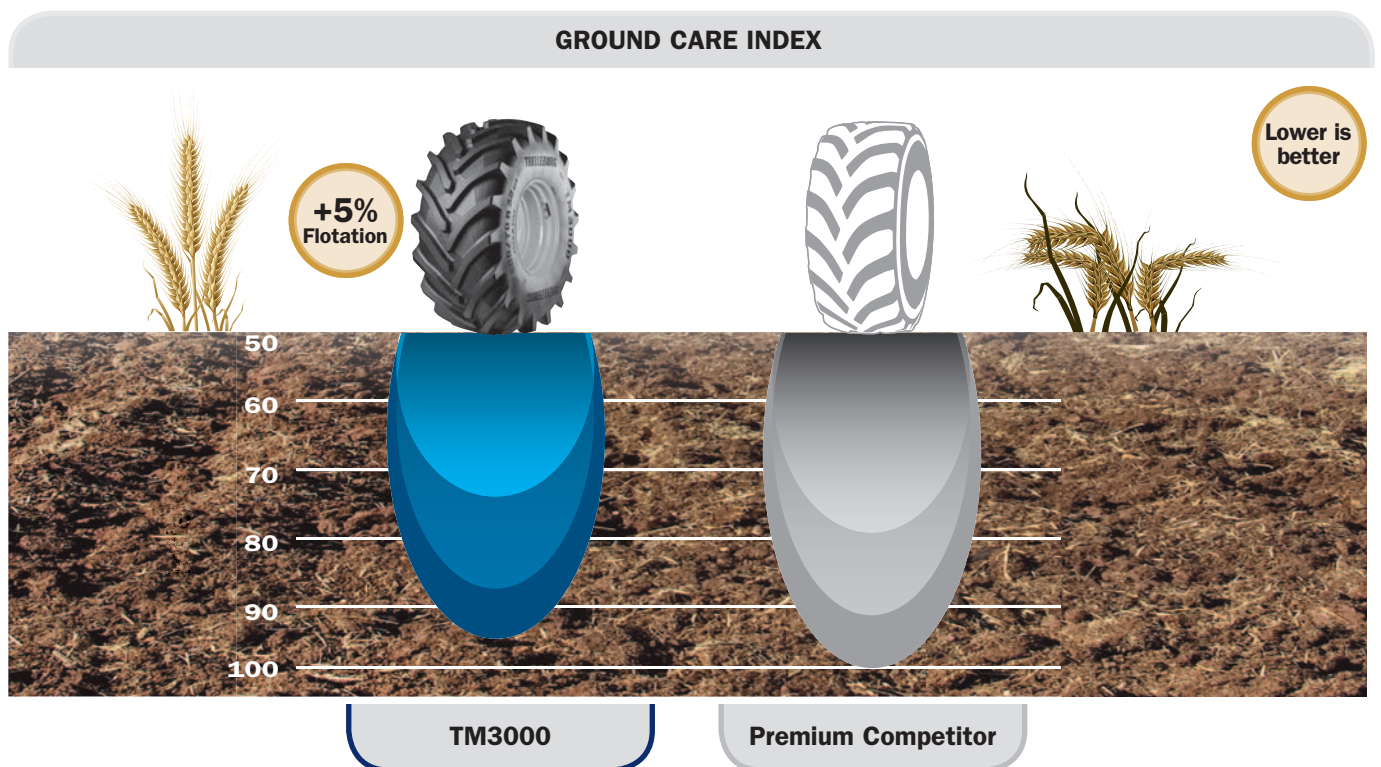

productivity of your farm, lowering overall operating costs whilst looking after the safety and comfort of the operators.

Sharp inclination of the lug to provide excellent stability on slopes

Increased lug base diameter to improve manoeuvrability and reduce stress in the shoulder area

Inter-lug terracing at the base of the lug to maximise the self-cleaning capability of the tyre

Rounded shoulder profile to prevent stubble damage, results in high durability

Rounded lug base to support the tyre during combine steering

# Extra wide footprint

The latest tests performed by Trelleborg show that the TM3000's footprint is up to 5% wider than its premium competitor.

The larger contact area of the TM3000 significantly reduces soil compaction. The wide footprint area provides better flotation

characteristics than competition, respecting the soil and preserve its organic life by minimising mechanical damage caused by compression.