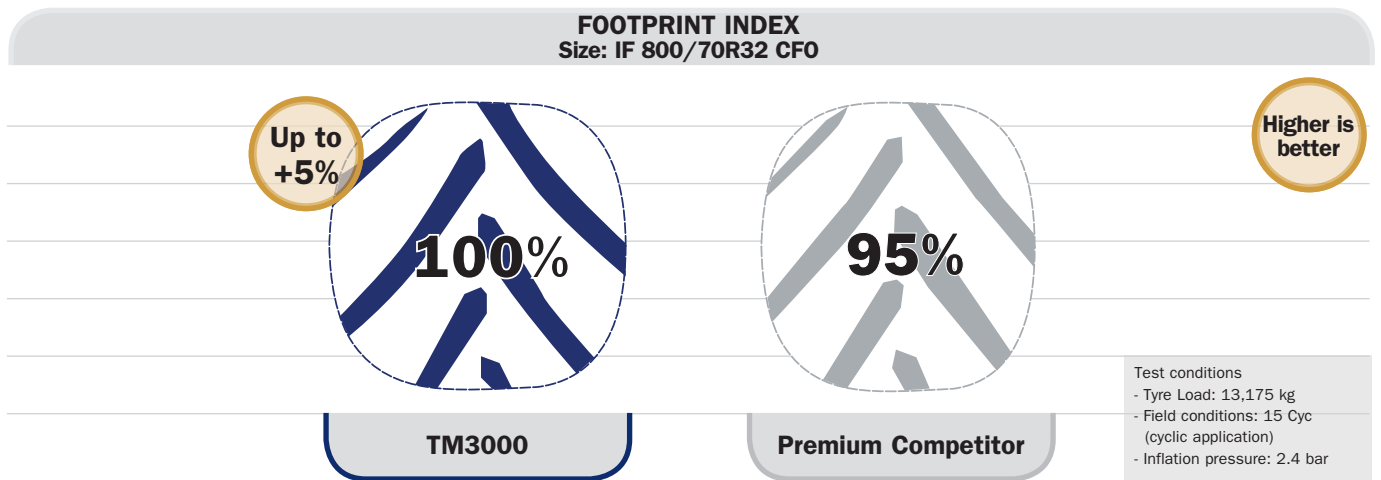

productivity of your farm, lowering overall operating costs whilst looking after the safety and comfort of the operators.

Sharp inclination of the lug to provide excellent stability on slopes

Increased lug base diameter to improve manoeuvrability and reduce stress in the shoulder area

Inter-lug terracing at the base of the lug to maximise the self-cleaning capability of the tyre

Rounded shoulder profile to prevent stubble damage, results in high durability

Rounded lug base to support the tyre during combine steering

# Extra wide footprint

The latest tests performed by Trelleborg show that the TM3000's footprint is up to 5% wider than its premium competitor.

The larger contact area of the TM3000 significantly reduces soil compaction. The wide footprint area provides better flotation